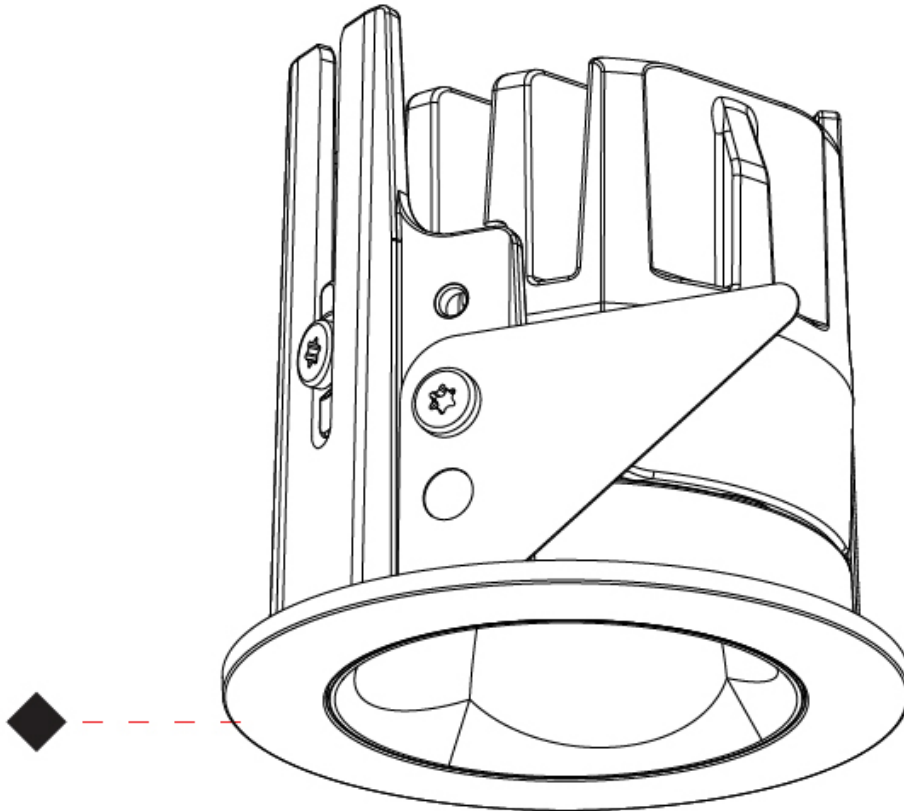

OIKO PRO SLIM RECESSED

A350133-

PROJECT _____

TYPE _____

SPECIFIER _____

QUANTITY _____

DATE _____

A