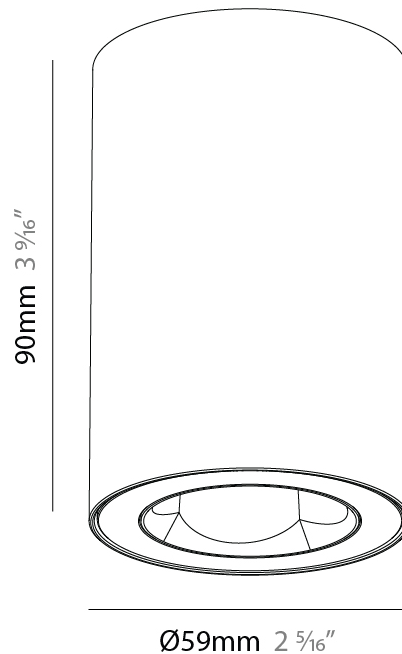

1. To build a product code in our configurator select the specify button on the base model # product page
2. To build a manual product code on this datasheet choose from the options listed below in blue font and add the suffix to the base model #

GENERAL

Series: Oiko Pro Slim
Partner: Prolicht
Division: Architectural
Installation: Surface
Product Type: Ceiling Surface
Mounting Location: Ceiling
Light Distribution: Downlight

PHYSICAL

Aperture Sizes - Downlights: 1"
Shape: Round
Diameter (mm): 59
Diameter (in): 2 5/16
Height (mm): 90
Height (in): 3 9/16
Fixture Finish: SSR / BKV / CWI / CRY / HAB / UFT / ITA / RUA / FTG / MYG / LOD / PUS / FRO / FUP / KIA / POP / BLS / SPG / MEY / GOH / CHC / COM / ABZ / JAG / OBR / MOS / ROR
Fixture Material: Aluminum Die Cast

ELECTRICAL

Lamp Type: LED (Zhaga Standard)
Input Wattage (W): 11
Total Output Wattage (W): 10
Dimming: Tri-Mode (Non-Dimming and Phase Dimming (120Vac only) and 0-10V Dimming)
Driver Included: No
Driver Location: Recessed Housing
Driver Type: Constant Current - Universal
Driver Class: Class 2
Input Voltage (V): 120 - 277
Constant Current (MA): 250

LED

Number of LEDs: 1
Color Temperature (°K): 2700 / 3000 / 4000
Max. Delivered Lumen (lm): 1181 / 1186 / 1243 / 1254
Nominal Lumen (lm): 1263 / 1268 / 1329 / 1341
CRI: >90 CRI
Lamp Life (hrs): 50000

OPTICAL

Beam Angle: 60
Adjustability: Fixed

RATINGS AND CERTIFICATIONS

Certified By: Certified for North American Standards
IP rating: IP20