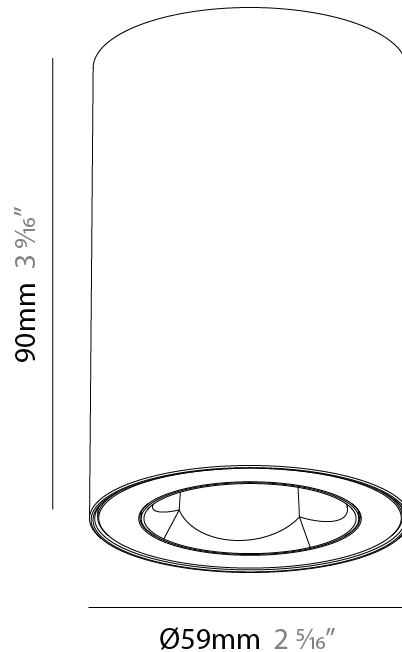

1. To build a product code in our configurator select the specify button on the base model # product page
2. To build a manual product code on this datasheet choose from the options listed below in blue font and add the suffix to the base model #

GENERAL

Series: Oiko Pro Slim
Partner: Prolicht
Division: Architectural
Installation: Surface
Product Type: Ceiling Surface
Mounting Location: Ceiling
Light Distribution: Downlight

PHYSICAL

Aperture Sizes - Downlights: 1"
Shape: Round
Diameter (mm): 59
Diameter (in): 2 5/16
Height (mm): 90
Height (in): 3 9/16
Fixture Finish: SSR / BKV / CWI / CRY / HAB / UFT / ITA / RUA / FTG / MYG / LOD / PUS / FRO / FUP / KIA / POP / BLS / SPG / MEY / GOH / CHC / COM / ABZ / JAG / OBR / MOS / ROR
Fixture Material: Aluminum Die Cast

ELECTRICAL

Lamp Type: LED (Zhaga Standard)
Input Wattage (W): 11
Total Output Wattage (W): 10
Dimming: Tri-Mode (Non-Dimming and Phase Dimming (120Vac only) and 0-10V Dimming)
Driver Included: No
Driver Location: Recessed Housing
Driver Type: Constant Current - Universal
Driver Class: Class 2
Input Voltage (V): 120 - 277
Constant Current (MA): 250

LED

Number of LEDs: 1
Color Temperature (°K): 2700 / 3000 / 4000
Max. Delivered Lumen (lm): 1045 / 1049 / 1099 / 1109
Nominal Lumen (lm): 1263 / 1268 / 1329 / 1341
CRI: >90 CRI
Lamp Life (hrs): 50000

OPTICAL

Beam Angle: 34
Adjustability: Fixed

RATINGS AND CERTIFICATIONS

Certified By: Certified for North American Standards
IP rating: IP20