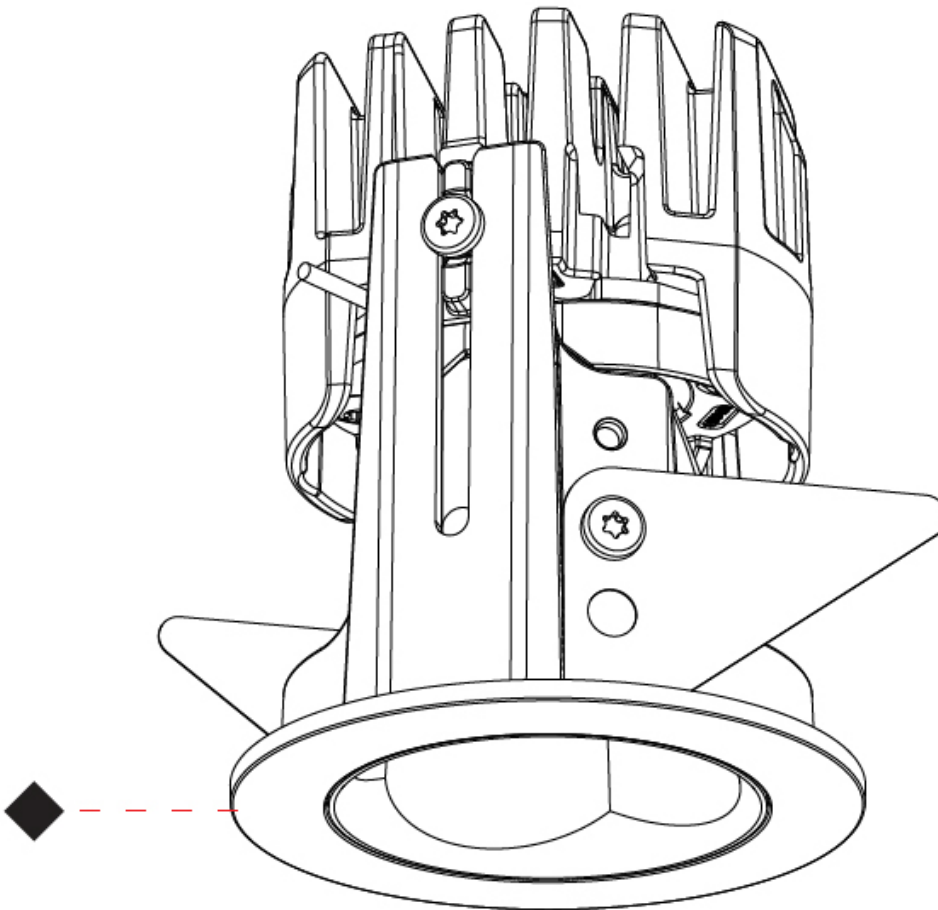

OIKO PRO SLIM RECESSED

A350072-

PROJECT	_____
TYPE	_____
SPECIFIER	_____
QUANTITY	_____
DATE	_____

A