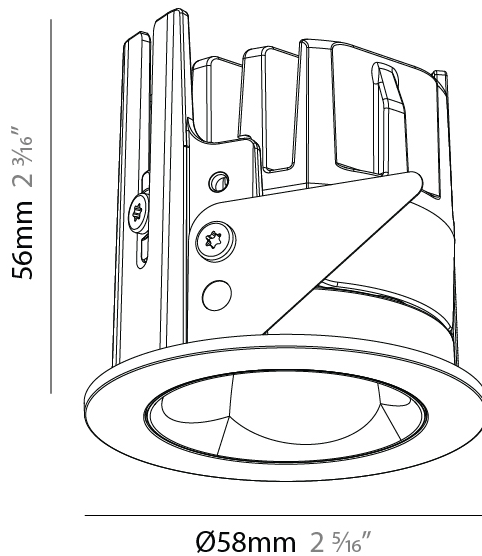

GENERAL

Series: Oiko Pro Slim
Partner: Prolicht
Division: Architectural
Installation: Recessed
Product Type: Downlight
Mounting Location: Ceiling
Light Distribution: Downlight

PHYSICAL

Aperture Sizes - Downlights: 1"
Shape: Round
Diameter (mm): 58
Diameter (in): 2 ⁵/₁₆
Height (mm): 56
Height (in): 2 ³/₁₆
Ceiling Thickness (mm): 10
Ceiling Thickness (in): 3/8
Min. Recessing Depth (mm): 60
Min. Recessing Depth (in): 2 ³/₈
Fixture Finish: SSR / BKV / CWI / CRY / HAB / UFT / ITA / RUA / FTG / MYG / LOD / PUS / FRO / FUP / KIA / POP / BLS / SPG / MEY / GOH / CHC / COM / ABZ / JAG / OBR / MOS / ROR
Fixture Material: Aluminum Die Cast
Cut-out Measurements: Dia. 50mm / 1 15/16"

ELECTRICAL

Lamp Type: LED (Zhaga Standard)
Input Wattage (W): 11
Total Output Wattage (W): 10
Dimming: Tri-Mode (Non-Dimming and Phase Dimming (120Vac only) and 0-10V Dimming)
Driver Included: No
Driver Location: Remote
Driver Type: Constant Current - Universal
Driver Class: Class 2
Input Voltage (V): 120 - 277
Constant Current (MA): 250

LED

Number of LEDs: 1
Color Temperature (°K): 2700 / 3000 / 3500 / 4000
Max. Delivered Lumen (lm): 1181 / 1186 / 1243 / 1254
Nominal Lumen (lm): 1263 / 1268 / 1329 / 1341
CRI: >90 CRI
Lamp Life (hrs): 50000

OPTICAL

Beam Angle: 60
Adjustability: Fixed

RATINGS AND CERTIFICATIONS

Certified By: Certified for North American Standards
IP rating: IP20