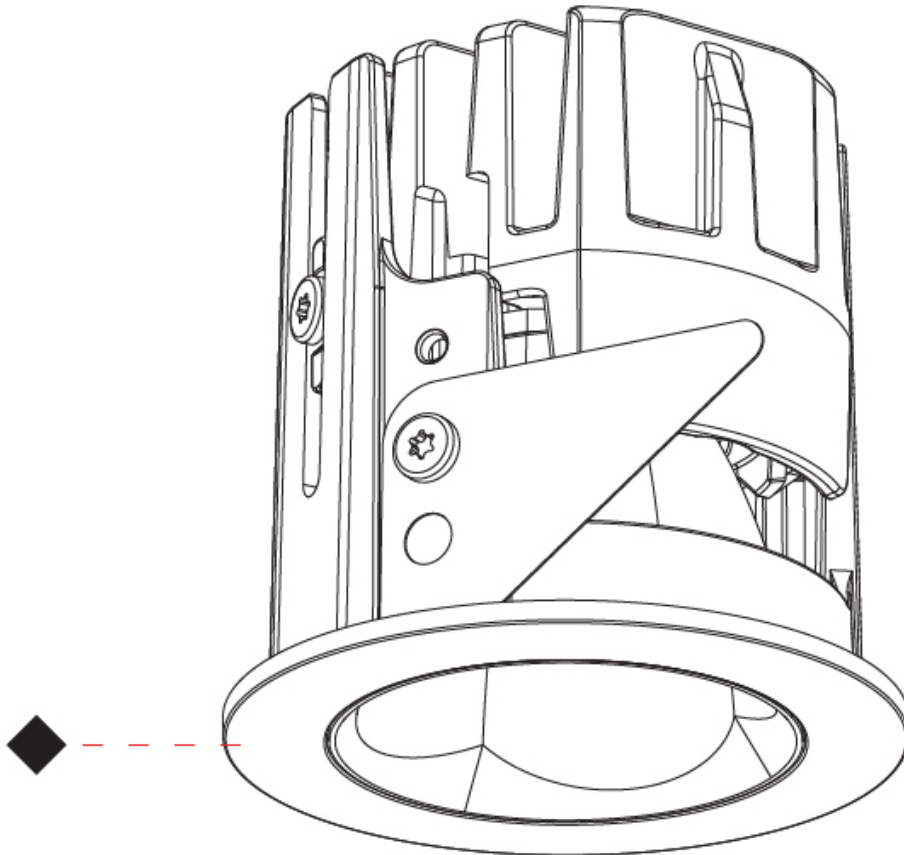

OIKO PRO SLIM RECESSED

A350132-

PROJECT _____

TYPE _____

SPECIFIER _____

QUANTITY _____

DATE _____

A