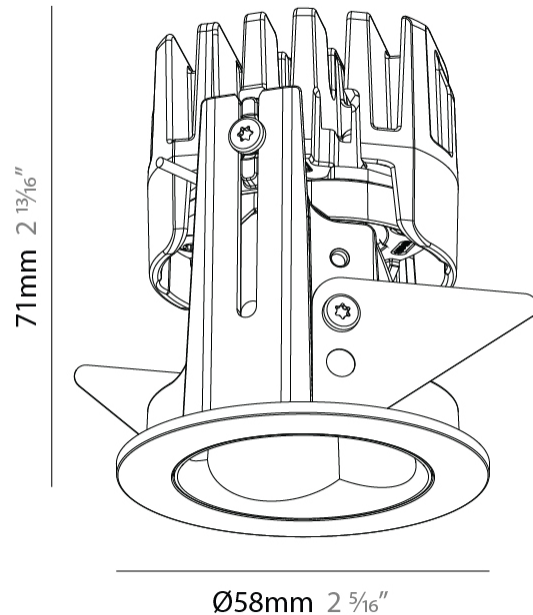

GENERAL

Series: Oiko Pro Slim
Partner: Prolicht
Division: Architectural
Installation: Recessed
Product Type: Downlight
Mounting Location: Ceiling
Light Distribution: Downlight

PHYSICAL

Aperture Sizes - Downlights: 1"
Shape: Round
Diameter (mm): 58
Diameter (in): 2 ⁵/₁₆
Height (mm): 71
Height (in): 2 ¹³/₁₆
Ceiling Thickness (mm): 10
Ceiling Thickness (in): 3/8
Min. Recessing Depth (mm): 80
Min. Recessing Depth (in): 3 ¹/₄
[Fixture Finish: SSR / BKV / CWI / CRY / HAB / UFT / ITA / RUA / FTG / MYG / LOD / PUS / FRO / FUP / KIA / POP / BLS / SPG / MEY / GOH / CHC / COM / ABZ / JAG / OBR / MOS / ROR](#)
Fixture Material: Aluminum Die Cast
Cut-out Measurements: Dia. 50MM / 1 15/16"

ELECTRICAL

Lamp Type: LED (Zhaga Standard)
Input Wattage (W): 11
Total Output Wattage (W): 10
Dimming: Tri-Mode (Non-Dimming and Phase Dimming (120Vac only) and 0-10V Dimming)
Driver Included: No
Driver Location: Remote
Driver Type: Constant Current - Universal
Driver Class: Class 2
Input Voltage (V): 120 - 277
Constant Current (MA): 250

LED

Number of LEDs: 1
[Color Temperature (°K): 2700 / 3000 / 4000](#)
Max. Delivered Lumen (lm): 1045 / 1049 / 1099 / 1109
Nominal Lumen (lm): 1263 / 1268 / 1329 / 1341
CRI: >90 CRI
Lamp Life (hrs): 50000

OPTICAL

Beam Angle: 34
Adjustability: Fixed

RATINGS AND CERTIFICATIONS

Certified By: Certified for North American Standards
IP rating: IP20