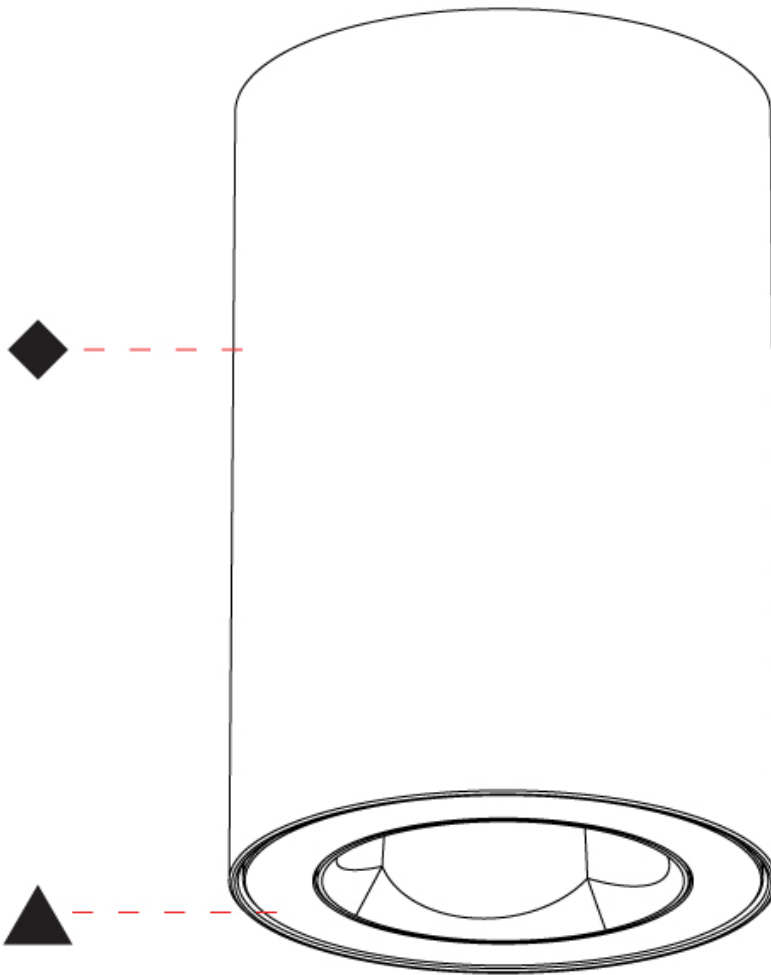

A3D368-

PROJECT _____

TYPE _____

SPECIFIER _____

QUANTITY _____

DATE _____