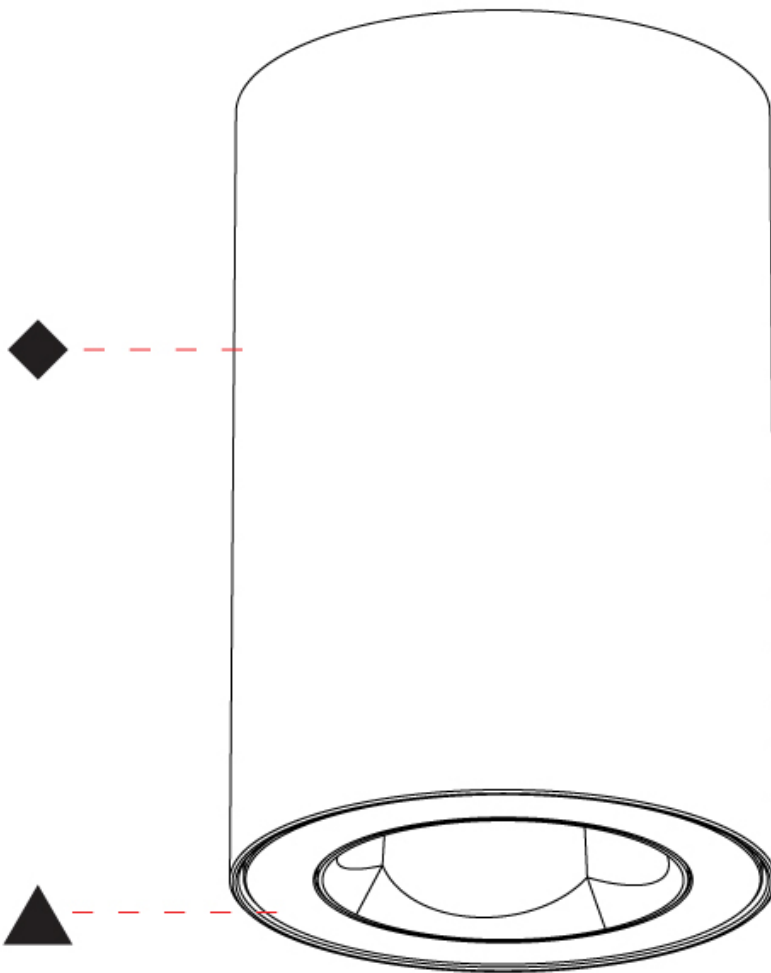

A3D366-

PROJECT _____

TYPE _____

SPECIFIER _____

QUANTITY _____

DATE _____

A