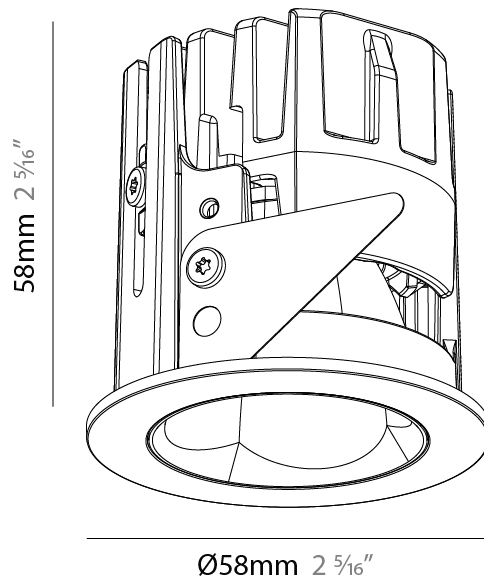

GENERAL

Series: Oiko Pro Slim
Partner: Prolicht
Division: Architectural
Installation: Recessed
Product Type: Downlight
Mounting Location: Ceiling
Light Distribution: Downlight

PHYSICAL

Aperture Sizes - Downlights: 1"
Shape: Round
Diameter (mm): 58
Diameter (in): 2 ⁵/₁₆
Height (mm): 58
Height (in): 2 ⁵/₁₆
Ceiling Thickness (mm): 10
Ceiling Thickness (in): 3/8
Min. Recessing Depth (mm): 70
Min. Recessing Depth (in): 2 ³/₄
Fixture Finish: SSR / BKV / CWI / CRY / HAB / UFT / ITA / RUA / FTG / MYG / LOD / PUS / FRO / FUP / KIA / POP / BLS / SPG / MEY / GOH / CHC / COM / ABZ / JAG / OBR / MOS / ROR
Fixture Material: Aluminum Die Cast
Cut-out Measurements: Dia. 50mm / 1 15/16"

ELECTRICAL

Lamp Type: LED (Zhaga Standard)
Input Wattage (W): 11
Total Output Wattage (W): 10
Dimming: Tri-Mode (Non-Dimming and Phase Dimming (120Vac only) and 0-10V Dimming)
Driver Included: No
Driver Location: Remote
Driver Type: Constant Current - Universal
Driver Class: Class 2
Input Voltage (V): 120 - 277
Constant Current (MA): 250

LED

Number of LEDs: 1
Color Temperature (°K): 2700 / 3000 / 4000
Max. Delivered Lumen (lm): 1109 / 1113 / 1167 / 1254
Nominal Lumen (lm): 1263 / 1268 / 1329 / 1341
CRI: >90 CRI
Lamp Life (hrs): 50000

OPTICAL

Beam Angle: 50
Adjustability: Fixed

RATINGS AND CERTIFICATIONS

Certified By: Certified for North American Standards
IP rating: IP20